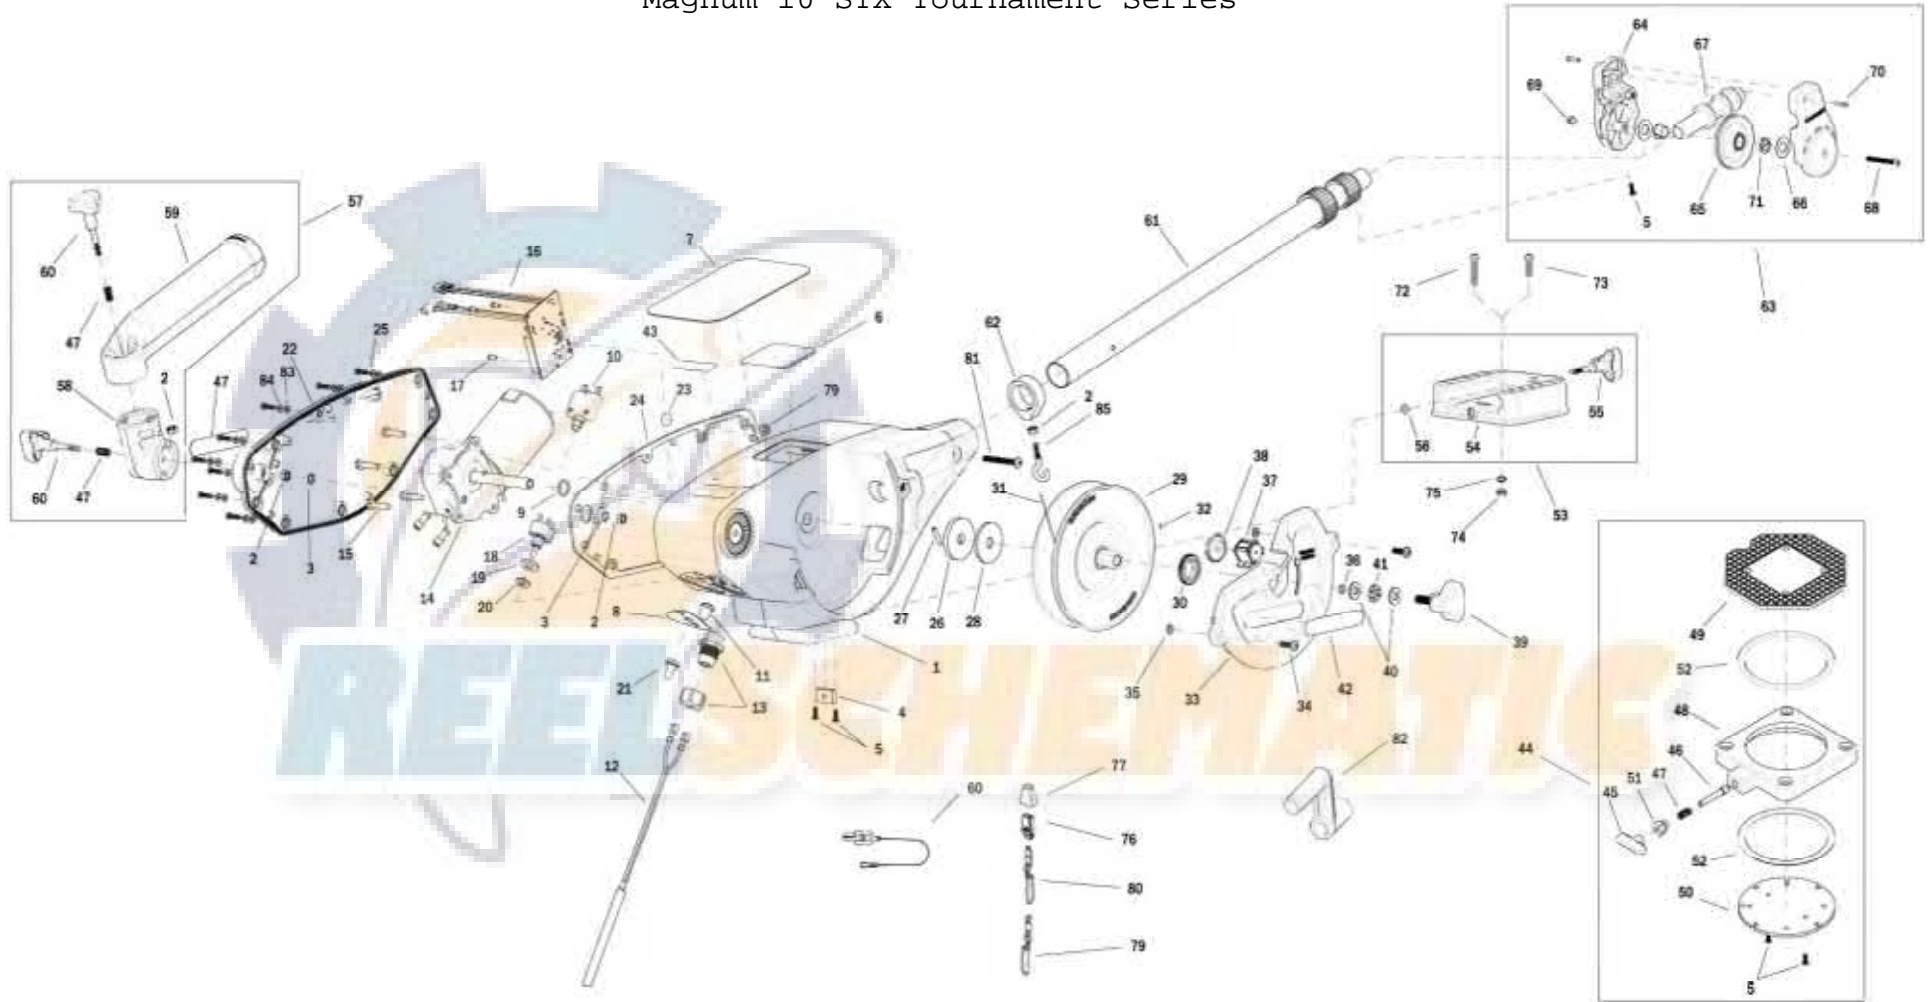

Magnum 10 STX Tournament Series

1902310 Magnum 10 STX TS

1	3392525	FRAME, RAW, TS	29	3777927	REEL, ROUGH, 3.75" OD	57	3991904	ASSY-CNN, ROD HOLDER
2	2263102	NUT-HEX 1/4-20 SS 300SRS	30	0233560	GEAR, REEL, STD	58	3394200	ARM, DUAL AXIS-ROD HOLDER
3	3394722	INSERT, PUSH ON	31	3775397	400' CABLE	59	3392033	TUBE, DUAL AXIS RD HLDR
4	3394702	INSERT, BASE	32	9100070	CON LEADER SLEEVE	60	2200109	SALTWATER RELEASE
5	2373450	SCREW-#8-18 X 3/8 THD* (SS)	33	3390206	COVER, REEL, TS	61	3392010	ASY BOOM TELESCOPIC, SS
6	3396510	LENS-WINDOW MAG DTIV	34	2373434	SCREW-1/4-20 X 3/4 SS PPMs	62	3397900	BALL HOOK EXTRUSION
7	3395581	DECAL, MAG 10, TS	35	2071718	WASHER #10 NYLON RETAINING	63	3990200	ASSY-CNN, BOOM END (SUB)
8	3396601	SEAL PLATE, MAGNUM	36	3394605	O-RING, KNOB	64	3392520	CASE, PULLEY
9	3391730	WASHER, SEAL, DATA	37	0220477	METER 3 DIGIT	65	3392300	SHEEVE, PULLEY
10	3398205	CIRCUIT BREAKER, 25 AMP	38	0833561	GEAR, COUNTER	66	3391507	SHIM, BOOM END
11	1221491	BOOT CIRCUIT BREAKER	39	3390103	KNOB, SOFT GRIP, CLUTCH	67	3392013	BOOM END, NEW
12	3993220	ASSY, POWER CABLE, RETRO(SUB)	40	3391737	HDW WASHER, THRUST	68	3393485	SCREW-#10-24X1.75 PPHMS S
13	3392920	STRAIN-RELIEF, HEYCO M4502	41	9010280	HDW BEARING, THRUST	69	3393124	NUT-#10-32 NYLOCK 18-8 SS
14	3996515	MOTOR/GEAR HOUSING ASSY	42	3395634	DECAL- SIDE, BLACK	70	2303412	SCREW-#6-20 X 5/8 SELF TAP
15	3393411	SCREW-FLANGE HEX HI-LO	43	3395711	DECAL-PIC BLACK, TS	71	3390005	BEARING-NYLINER, #8L5-1/2-F
16	3394006	ASY PCA, MAGNUM	44	2998905	CNN ASY, SWIVEL BASE	72	9280720	HDW SCR 1/4 20X2 TRUSS HD PHIL
17	2302104	SCREW-#6-20 X 3/8	45	2249001	HDW KNB RELEASE PIN	73	9280713	HDW SCR 1/4 20X1 1/2 TRUSS HEA
18	2286792	SWITCH, TOGGLE	46	3392600	PIN - RELEASE	74	2263103	NUT-1/4-20 NYLOCK SS
19	3391722	WASHER, FLAT	47	2287002	HDW SPRING RELEASE PIN	75	2371712	WASHER-FLAT 9/32 X 5/8 X 1/16
20	2286793	HDW SHIM SWITCH .75X.1	48	2267001	ASY PLATE BASE MACHINED	76	9100100	CON TERMINATOR
21	1221490	BOOT SWITCH	49	2267002	BRK PLATE SWIVEL	77	9100101	CUSHION SLEEVE TERMINATOR
22	3390204	COVER, MOTOR, TS	50	3391919	PLATE, INDEX TS	78	9100620	HDW SNAP SWIVEL 4/0-37 MARLIN
23	401966-3	MIC VENT,PTFE LU LRA MATERIAL	51	2277001	HDW RETAINER RELEASE NUT	79	2200148	ASY SNAP & INSULATOR
24	3396902	GASKET, COVER	52	9010004	HDW BEARING SWIVEL BASE	80	9040040	HDW BOLT 1/4-20 ROLLEDTHD HOOK
25	3393480	SCREW-#10X.75"PPH HI-LO SS	53	3991930	ASY, MNT BASE DT/MAG(SUB)	81	3393461	SCREW-1/4-20 x 2" SS, PPH
26	3391907	PLATE, CLUTCH SHAFT	54	3391955	BASE-MOUNT, DT PRO/MAG ST	82	3390910	HANDLE-CRANK, MANUAL
27	3392640	PIN, DRIVESHAFT	55	3390101	KNOB-CANNON, SOFT GRIP	83	3391732	WASHER, SEALING
28	3391711	PAD, CLUTCH	56	3393000	RING, RETAINING, 1/4" SHAFT	84	3394602	WASHER, FLAT, #8, SS